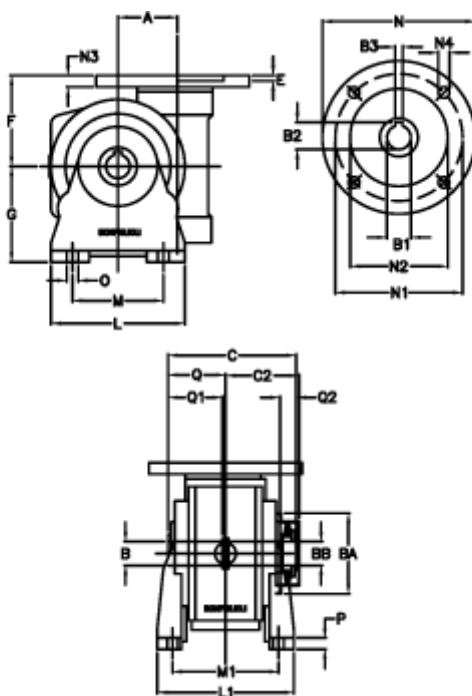

Data Sheet

Article number: 390204407032316
 Description: Worm Gear with Torque Limiter
 VF 44-L1-V-70-P63B14

Measures

a	= 44.60	C2	= 48	M1	= 81.0	Q	= 32.0
B	= 18	Description	= VF 44V-xx-63B14	N	= 90	Q1	= 32
B1 E7	= 11	E	= 2.0	N1	= 75	Q2	= 12
B2	= 12.8	F	= 65	N2	= 60		
B3 H9	= 4	g	= 72	N3	= 8.0		
BA	= 40	L	= 90	N4	= 5,5		
BB H7	= 11	L1	= 98.0	O	= 8.5		
C	= 79	m	= 52	P	= 10		